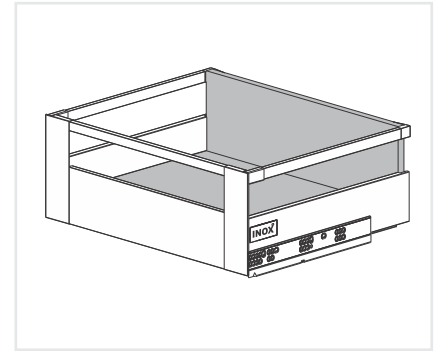

Square EDS Internal System
(W/High Rail) - White

J11.05.101 | Panel | 1800mm | Rs. 2979
J11.06.103 | Bracket w/High Rail | 190mm | Rs. 792
J11.07.101 | Rod | 1800mm | Rs. 792