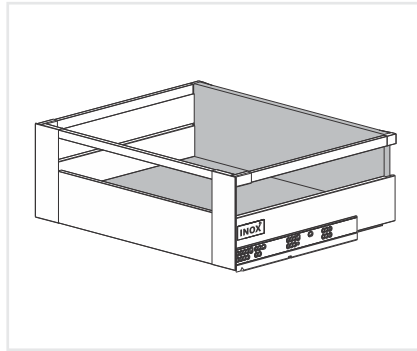

J9.08.101	Under Sink Attachment for EDS	Rs. 3339
(Grey/ White)		

Corner EDS W/o Rail
80 mm

Cover & Brackets	Concealed Sliders
J10.01.550 550mm Rs. 4266	J11.00.550 Rs. 2169

Corner EDS W/Rail
130 mm

Cover & Brackets	Concealed Sliders
J10.02.550 550mm Rs. 4599	J11.00.550 Rs. 2169

Corner EDS W/High Rail
190 mm

Cover & Brackets	Concealed Sliders
J10.03.550 550mm Rs. 5499	J11.00.550 Rs. 2169

Elite Drawer Systems

Square EDS Internal System
(W/o Rail) - White

J11.05.101 | Panel | 1800mm | White | Rs. 2979
J11.06.101 | Bracket | 80mm | White | Rs. 549